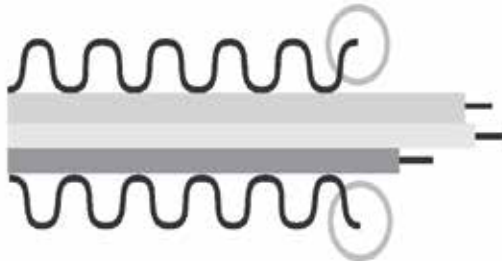

## Cutting Pliers

for Schlemmer corrugated tubes

Cutting pliers  
for slited corrugated tube UFW

Corrugated Tube Plier  
with 3 spare blades

Universal cutting pliers  
for unslited corrugated

### APPLICATION

Cut on the crest

All Schlemmer corrugated tubes are cut on the crest. This avoids the abrasion of inside lying wires.

**The Schlemmer Group** is a global technology expert, which has focused on the development and production of industrial solutions, including the area of sensitive electrical installations. Drawing on 60 years of experience in cable protection, the